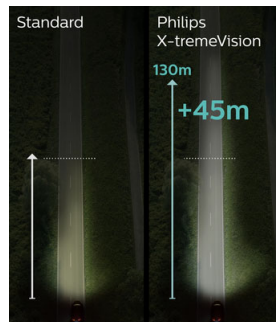

One of the brightest bulbs

With its optimized high-precision filament geometry, up to 13 bar high pressure gas filling, high precision coating and high quality UV-Quarz glass, Philips X-tremeVision headlights set a new milestone in automotive lighting. They are engineered for the ultimate performance and uncompromising visibility.