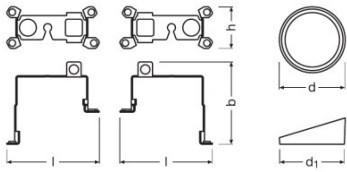

### Product features

- Additional mounting for LEDiving FOG
- Fits for car models with 90 mm fog lights, no further modifications required
- Adjustable for light cut-off

### Dimensions & weight

Product weight	198.00 g
----------------	----------