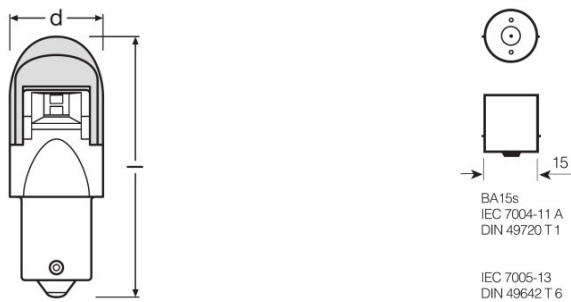

Product datasheet

Technical data

Electrical data

Nominal voltage	12.0 V
Nominal wattage	2.00 W

Photometrical data

Luminous flux	400 lm
---------------	--------

Dimensions & weight

Length	49.8 mm
Diameter	25.7 mm
Product weight	21.30 g

Country specific categorizations

Order reference	7556CW-02B 2W 1
-----------------	-----------------

Product datasheet

Logistical Data

Product code	Product description	Packaging unit (Pieces/Unit)	Dimensions (length x width x height)	Volume	Gross weight
4052899367760	P21W P Cool White	Blister 2	135 mm x 95 mm x 18 mm	0.23 dm ³	33.30 g
4052899367777	P21W P Cool White	Shipping carton box 10	115 mm x 105 mm x 145 mm	1.75 dm ³	260.00 g